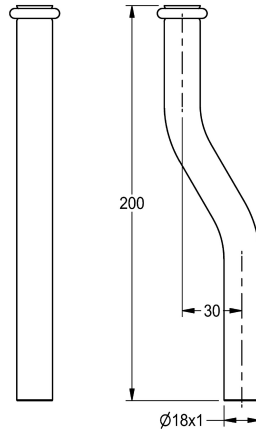

#### KWC-No.

---

**2000101459**

Valpijp, lengte 200 mm, rechte

---

**2000101461**

Valpijp, lengte 200 mm, sprong 30 mm

---

**2000101462**

Valpijp, lengte 200 mm, sprong 40 mm

---

Flushing pipe for PROTRONIC urinal flush valve for surface installation, length 200 mm, polished chromium-plated brass.

With crank 30 mm

#### Technical Data

---

Sprong

---

30 mm

---

Type spoelleiding

---