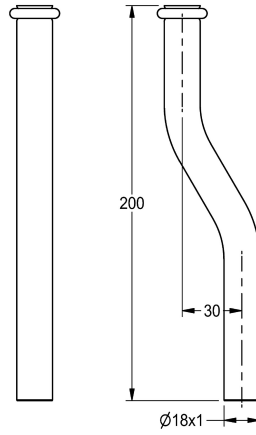

## KWC Flushing pipe

Modell-Linie: PROTRONIC | ZAQUA059  
Spolssystem | Kompletterande delar spolningar

### KWC-No.

---

**2000101459**

Flushing pipe, length 200 mm, straight

---

**2000101461**

Flushing pipe, length 200 mm, crank 30 mm

---

**2000101462**

Flushing pipe, length 200 mm, crank 40 mm

---

Flushing pipe for PROTRONIC urinal flush valve for surface installation, length 200 mm, polished chromium-plated brass.

With crank 30 mm

### Technical Data

---

ATT-WS-CRANK

---

30 mm

---

typ av spolrör

---