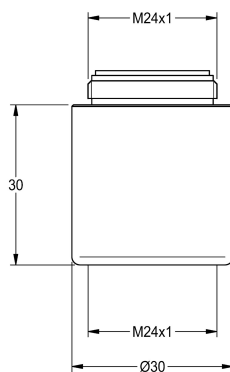

### Outlet extension

Modell-Linie: WASH-TAPS-ACCESS. | AQRM909  
Taps | Complementary parts taps

#### KWC-No.

**2000101463**

Outlet extension

Spout extension M 24 x 1, stackable, for taps, length 30 mm,  
polished

chromium-plated brass.