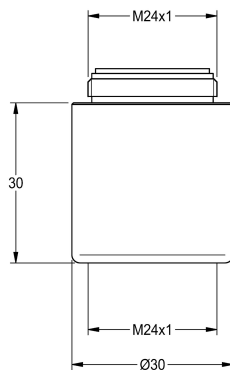

KWC

Outlet extension

Modell-Linie: WASH-TAPS-ACCESS. | AQRM909

Taps | Complementary parts taps

KWC-No.

2000101463

Outlet extension

Spout extension M 24 x 1, stackable, for taps, length 30 mm, polished