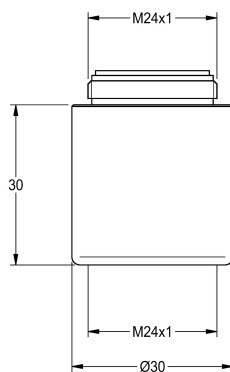

KWC Outlet extension

Modell-Linie: WASH-TAPS-ACCESS. | AQRM909
Taps | Complementary parts taps

KWC-No.

2000101463
Outlet extension

Spout extension M 24 x 1, stackable, for taps, length 30 mm,
polished

chromium-plated brass.