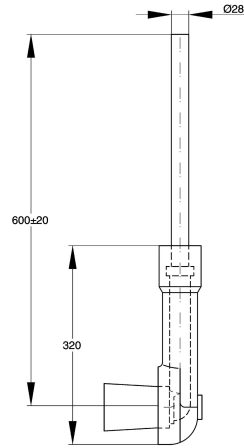

### Flushing pipe for in-wall installation

Modell-Linie: FLUSHING-TAPS-ACCS | AQRM920

Flushing systems | Complementary parts flushings

#### KWC-No.

**2000101466**

Flushing pipe for in-wall installation, plastic flushing pipe with polystyrene jacket, inner width 45 mm

Flushing pipe for in wall installation, height adjustable, for connection of WC flush valves DN 20 and toilets.