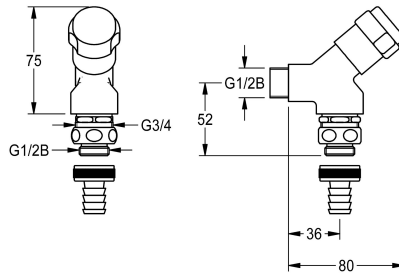

KWC

Device-connecting valve

Modell-Linie: SIRIUS | ZSIRW001
Spare parts | Spare parts installation units

KWC-No.

2000101470

Device connecting valve DN 15, for wall mounting, with backflow preventer, pipe vent and hose coupling, high-polished brass.

Appliance connection fitting DN 15, for wall mounting, with triangular knob, non-return valve, pipe interrupter, screw coupling for hoses

and head part G 3/4 x G 1/2 B.

Technical Data

quantity
quantity uom