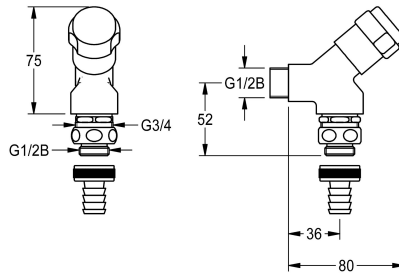

### Device-connecting valve

Modell-Linie: SIRIUS | ZSIRW001  
Spare parts | Spare parts installation units

#### KWC-No.

**2000101470**

Device connecting valve DN 15, for wall mounting, with backflow preventer, pipe vent and hose coupling, high-polished brass.

Appliance connection fitting DN 15, for wall mounting, with triangular knob, non-return valve, pipe interrupter, screw coupling for hoses

and head part G 3/4 x G 1/2 B.