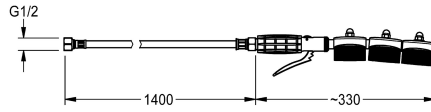

KWC SIRIUS Hand brush

Modell-Linie: SIRIUS | ZSIRW003
Utility sinks | Complementary parts utility sinks

KWC-No.

2000101473

Hand brush with lever valve, spray pipe with 3 separately installed brush elements, with DN 8 connecting hose, G 1/2, length 1400 mm and anti-twist protection.

Handbrush with lever valve, spray tube with 3 separately mounted brush elements, with connection hose DN 8, G 1/2, length 1400 mm and

twist protection.

Technical Data

quantity
quantity uom

1
piece