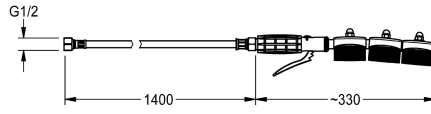

## KWC SIRIUS

Hand brush

Modell-Linie: SIRIUS | ZSIRW003

Utility sinks | Complementary parts utility sinks

### KWC-No.

**2000101473**

Hand brush with lever valve, spray pipe with 3 separately installed brush elements, with DN 8 connecting hose, G 1/2, length 1400 mm and anti-twist protection.

Handbrush with lever valve, spray tube with 3 separately mounted brush elements, with connection hose DN 8, G 1/2, length 1400 mm and