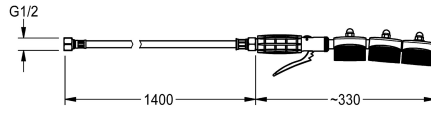

KWC SIRIUS Hand brush

Modell-Linie: SIRIUS | ZSIRW003
Utility sinks | Complementary parts utility sinks

KWC-No.

2000101473

Hand brush with lever valve, spray pipe with 3 separately installed brush elements, with DN 8 connecting hose, G 1/2, length 1400 mm and anti-twist protection.

Handbrush with lever valve, spray tube with 3 separately mounted brush elements, with connection hose DN 8, G 1/2, length 1400 mm and

twist protection.

Technical Data

quantity
quantity uom

1
piece