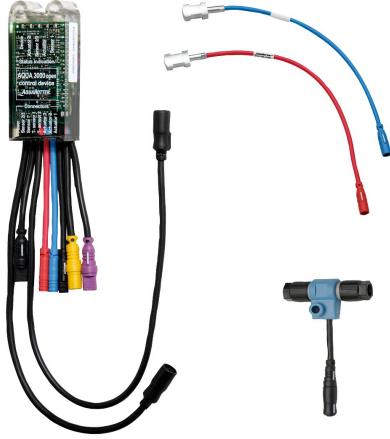

## KWC AQUA3000OPEN Electronic module for drinking water heater

Modell-Linie: AQUA3000OPEN | ZAQUA031  
Water management systems | Complementary parts water management

**KWC-No.**

**2000101509**

Electronic module - A3000 open, for drinking water heater. For ensuring thermal treatment of pipeline systems and fittings. For controlling the drinking-water heater to increase the storage temperature during

thermal treatments. Including electronic T-junction and a clip-on temperature sensor with 1.5 m extension cable, 24 V DC.

### Mandatory Accessories

**ECC2 function controller**

**2000108123**  
ZA3OP0011

**ECC2 function controller**

**2030016282**  
ZA3OP0022

**System cable**

**2000100801**  
ZAQUA077

**System cable**

## KWC AQUA3000OPEN Electronic module for drinking water heater

Modell-Linie: AQUA3000OPEN | ZAQUA031  
Water management systems | Complementary parts water management

System cable

---

**2000104272**  
ZAQUA011