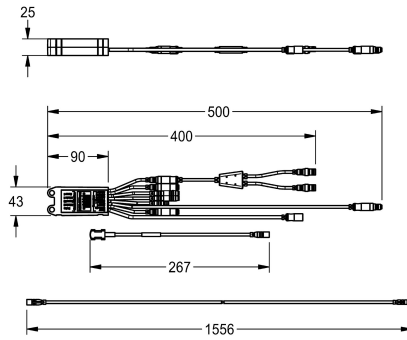

## KWC AQUA3000OPEN Electronic module for drinking water heater

Modell-Linie: AQUA3000OPEN | ZAQUA031  
Water management systems | Complementary parts water management

**KWC-No.**

**2000101509**

Electronic module - A3000 open, for drinking water heater. For ensuring thermal treatment of pipeline systems and fittings. For controlling the drinking-water heater to increase the storage temperature during

thermal treatments. Including electronic T-junction and a clip-on temperature sensor with 1.5 m extension cable, 24 V DC.