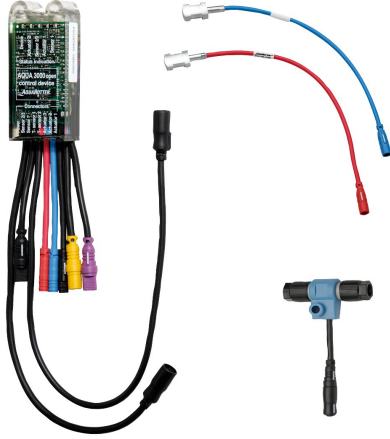

KWC AQUA3000OPEN Electronic module for drinking water heater

Modell-Linie: AQUA3000OPEN | ZAQUA031
Water management systems | Complementary parts water management

KWC-No.

2000101509

Electronic module - A3000 open, for drinking water heater. For ensuring thermal treatment of pipeline systems and fittings. For controlling the drinking-water heater to increase the storage temperature during

thermal treatments. Including electronic T-junction and a clip-on temperature sensor with 1.5 m extension cable, 24 V DC.

Mandatory Accessories

ECC2 function controller

2000108123
ZA3OP0011

ECC2 function controller

2030016282
ZA3OP0022

System cable

2000100801
ZAQUA077

System cable

2000100852
ZAQUA078

KWC AQUA3000OPEN Electronic module for drinking water heater

Modell-Linie: AQUA3000OPEN | ZAQUA031
Water management systems | Complementary parts water management

System cable

2000104272
ZAQUA011

System cable

2000104274
ZAQUA012
