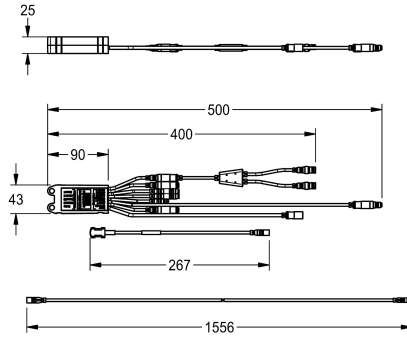

KWC AQUA3000OPEN Electronic module for drinking water heater

Modell-Linie: AQUA3000OPEN | ZAQUA031
Water management systems | Complementary parts water management

KWC-No.

2000101509

Electronic module - A3000 open, for drinking water heater. For ensuring thermal treatment of pipeline systems and fittings. For controlling the drinking-water heater to increase the storage temperature during

thermal treatments. Including electronic T-junction and a clip-on temperature sensor with 1.5 m extension cable, 24 V DC.

Mandatory Accessories

ECC2 function controller

2000108123
ZA3OP0011

ECC2 function controller