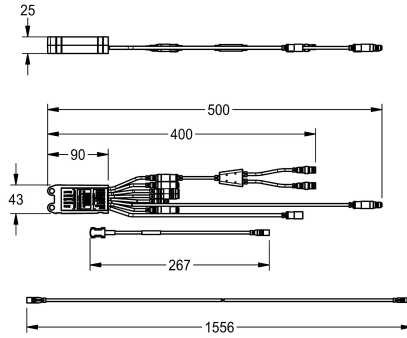

KWC AQUA3000OPEN Electronic module for drinking water heater

Modell-Linie: AQUA3000OPEN | ZAQUA031
Water management systems | Complementary parts water management

KWC-No.

2000101509

Electronic module - A3000 open, for drinking water heater. For ensuring thermal treatment of pipeline systems and fittings. For controlling the drinking-water heater to increase the storage temperature during

thermal treatments. Including electronic T-junction and a clip-on temperature sensor with 1.5 m extension cable, 24 V DC.