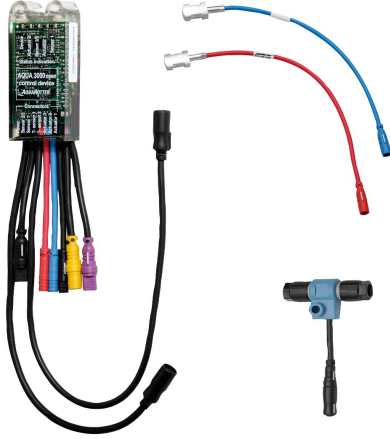

## KWC AQUA3000OPEN Electronic module for drinking water heater

Modell-Linie: AQUA3000OPEN | ZAQUA031  
Water management systems | Complementary parts water management

**KWC-No.**

**2000101509**

Electronic module - A3000 open, for drinking water heater. For ensuring thermal treatment of pipeline systems and fittings. For controlling the drinking-water heater to increase the storage temperature during

thermal treatments. Including electronic T-junction and a clip-on temperature sensor with 1.5 m extension cable, 24 V DC.

### Mandatory Accessories

**ECC2 function controller**

**2000108123**  
ZA3OP011

**ECC2 function controller**

**2030016282**  
ZA3OP022

**System cable**

**2000100801**  
ZAQUA077

**System cable**

## KWC AQUA3000OPEN Electronic module for drinking water heater

Modell-Linie: AQUA3000OPEN | ZAQUA031  
Water management systems | Complementary parts water management