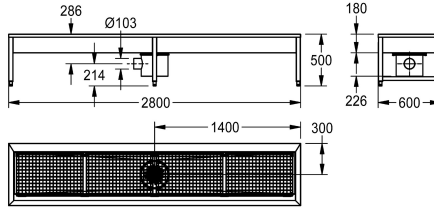

KWC SIRIUS Shoe- and boot-cleaning unit

Modell-Linie: SIRIUS | SIRX741C
Utility sinks | Shoe and boot cleaning units

KWC-No.

2000100354

Dimensions 700 x 500 x 600 mm (W x H x D), with 1 cleaning place

2000100355

with 2 cleaning places, dimensions 1400 x 500 x 600 mm (W x H x D)

2000100356

with 3 cleaning places, dimensions 2100 x 500 x 600 mm (W x H x D)

2000101549

with 4 cleaning places, dimensions 2800 x 500 x 600 mm (W x H x D)

4 washing places, include sludge trap fitting, hand brushes with lever activation and sump bucket with siphon

Dimensions 2800 x 500 x 600 mm (B x H x T)

Technical Data

bowl position	Center
bowl construction	square corner
bowl - bowl height	180 mm
bowl - depth	475 mm
bowl - width	2,700 mm
brushes	hand brushes
number of brushes	4
drainer or storage	no
grid	hinged
grid material	stainless steel
inlet size	G 1/2 B
material	stainless steel
material code	1.4301 Chrome Nickel steel V2A
material code grid	1.4301 Chrome Nickel steel V2A
material thickness	1.2 mm
number of waste holes	1
outlet size	DN 100
overall depth	600 mm
overall height	500 mm

bowl position	Center
bowl construction	square corner
bowl - bowl height	180 mm
bowl - depth	475 mm
bowl - width	2,700 mm
brushes	hand brushes
number of brushes	4
drainer or storage	no
grid	hinged
grid material	stainless steel
inlet size	G 1/2 B
material	stainless steel
material code	1.4301 Chrome Nickel steel V2A
material code grid	1.4301 Chrome Nickel steel V2A
material thickness	1.2 mm
number of waste holes	1
outlet size	DN 100
overall depth	600 mm
overall height	500 mm