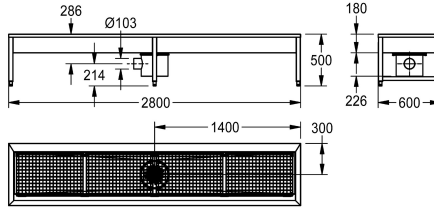

KWC SIRIUS Shoe- and boot-cleaning unit

Modell-Linie: SIRIUS | SIRX741C
Utility sinks | Shoe and boot cleaning units

KWC-No.

2000100354

Dimensions 700 x 500 x 600 mm (W x H x D), with 1 cleaning place

2000100355

with 2 cleaning places, dimensions 1400 x 500 x 600 mm (W x H x D)

2000100356

with 3 cleaning places, dimensions 2100 x 500 x 600 mm (W x H x D)

2000101549

with 4 cleaning places, dimensions 2800 x 500 x 600 mm (W x H x D)

overall width

700 mm

1,400 mm

2,100 mm

2,800 mm

Shoe- and boot-cleaning-unit for wall mounting, stainless steel, surface satin finished, material thickness 1.2 mm, with 40 x 40 mm feet, waste turnable, inlet diameter 1/2".

4 washing places, include sludge trap fitting, hand brushes with lever activation and sump bucket with siphon

Dimensions 2800 x 500 x 600 mm (B x H x T)

Technical Data

bowl position
bowl construction
bowl - bowl height
bowl - depth
bowl - width
brushes
number of brushes
drainer or storage
grid
grid material
inlet size
material
material code
material code grid
material thickness
number of waste holes
outlet size
overall depth
overall height