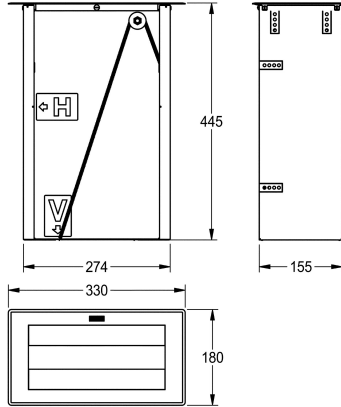

KWC RODAN Paper towel dispenser

Modell-Linie: RODAN | RODX600TT
Accessories | Paper towel dispensers

KWC-No.

2000102672

Dimensions 330 x 445 x 180 mm (W x H x D)

Paper towel dispenser for installation from the front or from the top, stainless steel, surfaces satin finished, material strength 1 mm, capacity for 600 pieces of C-folded single-layer paper towels. Can

be filled from the top.

Dimensions 330 x 445 x 180 mm (W x H x D)

Technical Data

filling quantity
filling quantity uom
lock
material
material code
material thickness
overall depth
overall height
overall width
surface finish
type of consumable
type of fixing
type of mounting
type of operation

600
towels
no lock
stainless steel
1.4301 Chrome Nickel steel V2A
1 mm
180 mm
445 mm
330 mm
satin finished
paper towel
glue
counter top mounting
manual operation

Consumables

KWC RODAN
Paper towel dispenser