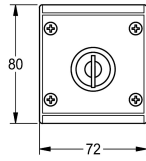

KWC Key switch

Modell-Linie: **ELECTRIC-CONTROLS | ZAQUA022**
Water management systems | Complementary parts water management

KWC-No.

2000102675
Key switch

Key switch, button for on-wall installation, lockable in both key positions, removable key. Maximum operating voltage 230 V AC.