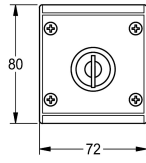

KWC Key switch

Modell-Linie: **ELECTRIC-CONTROLS | ZAQUA022**
Water management systems | Complementary parts water management

KWC-No.

2000102675
Key switch

Key switch, button for on-wall installation, lockable in both key positions, removable key. Maximum operating voltage 230 V AC.