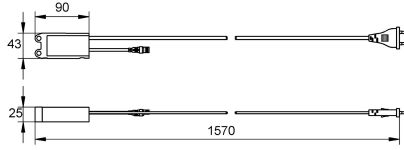

KWC AQUA3000OPEN Power supply unit

Modell-Linie: AQUA3000OPEN | ZAQUA094

Water management systems | Complementary parts water management

KWC-No.

2000102691

Power supply unit with ferrules

Power supply - A3000 open in waterproof housing for wall mounting for supplying power to AQUA 3000 open fitting, 230 V AC / 24 V DC, 12 W.

With ferrules

Technical Data

communication	no
compatible A3000 open	yes
input supply voltage V	230 Volt
maximum cable length	100 MTR
maximum output current	12 Voltampere
output voltage	24 Volt
overall depth	25 mm
overall height	43 mm
overall width	90 mm
power switch	no
protective system IP	IP68
output voltage UOM	DC

Optional Accessories

Y-cable, 24 V DC

Extension cable

KWC AQUA3000OPEN
Power supply unit

Modell-Linie: AQUA3000OPEN | ZAQUA094

Water management systems | Complementary parts water management

2030030081
ZA3OP0027