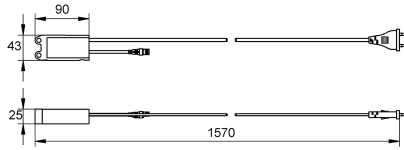

KWC AQUA3000OPEN Power supply unit

Modell-Linie: AQUA3000OPEN | ZAQUA094

Water management systems | Complementary parts water management

KWC-No.

2000102691

Power supply unit with ferrules

Power supply - A3000 open in waterproof housing for wall mounting for supplying power to AQUA 3000 open fitting, 230 V AC / 24 V DC, 12 W.

With ferrules

Technical Data

communication	no
compatible A3000 open	yes
input supply voltage V	230 Volt
maximum cable length	100 Meter
maximum output current	12 Voltampere
output voltage	24 Volt
overall depth	25 mm
overall height	43 mm
overall width	90 mm
power switch	no
protective system IP	IP68
output voltage UOM	DC

Optional Accessories

Y-cable, 24 V DC

Extension cable

KWC AQUA3000OPEN
Power supply unit

Modell-Linie: AQUA3000OPEN | ZAQUA094
Water management systems | Complementary parts water management

2030030081
ZA3OP0027