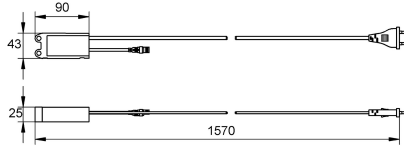

KWC AQUA3000OPEN Power supply unit

Modell-Linie: AQUA3000OPEN | ZAQUA094

Water management systems | Complementary parts water management

KWC-No.

2000102691

Power supply unit with ferrules

Power supply - A3000 open in waterproof housing for wall mounting for supplying power to AQUA 3000 open fitting, 230 V AC / 24 V DC, 12 W.

With ferrules

Technical Data

communication	no
compatible A3000 open	yes
input supply voltage V	230 Volt
maximum cable length	100 Meter
maximum output current	12 Voltampere
output voltage	24 Volt
overall depth	25 mm
overall height	43 mm
overall width	90 mm
power switch	no
protective system IP	IP68
output voltage UOM	DC

Optional Accessories

Y-cable, 24 V DC

Extension cable

KWC AQUA3000OPEN
Power supply unit

Modell-Linie: AQUA3000OPEN | ZAQUA094
Water management systems | Complementary parts water management

2030030081
ZA3OP0027