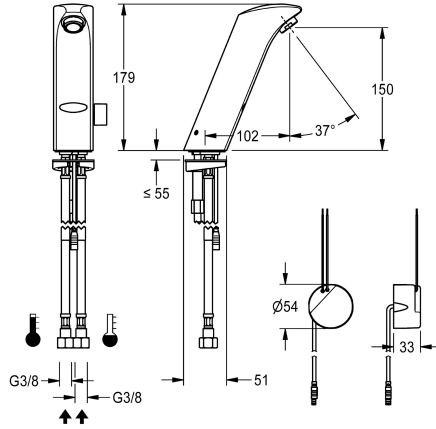

KWC PROTRONIC-S Electronic pillar mixer with in-wall power supply

Modell-Linie: PROTRONIC-S | AQUA134
Taps | Electronic taps

KWC-No.

2000102693

PROTRONIC-S mains-supplied washbasin mixer with touch-free operation, DN 15 with aerator and integrated flow control, for connection to hot and

cold water supply, polished chromium-plated brass. With temperature selection lever, conversion set for concealed mixing device and with power supply for installation in the wall, 230 V AC.

Technical Data

with backflow preventer	yes
calculation flow rate cold wat	0.07 l/s
calculation flow rate hot water	0.07 l/s
default automatic hygiene flus	not activated
default flow time	60 Seconds
depressurised	no
with filter	yes
functional principle	electronic self-closing
hygiene flushing	yes
diameter nominal	DN 15
inlet size	G 3/8
Locking mechanism	Top section, non-ceramic
material fitting	brass-look
minimum flow pressure	1 bar
type of mixing	yes
Parameterization	remote control
Pop-up waste set	no
power supply connection	230 V AC
position of power connection	from bottom
Type of power supply	Transformer
protective system IP	IP55
with rosettes/cover plate	no
protective shutdown	yes
sound insulation	I-
Spout	fixed
spout projection	102 mm

KWC PROTRONIC-S Electronic pillar mixer with in-wall power supply

Modell-Linie: PROTRONIC-S | AQUA134
Taps | Electronic taps

surface finish fitting	chromed
surface treatment fitting	polished
temperature limit	yes
thermal disinfection	no
with transformer/power supply	yes
type of mounting	tap hole
type of operation	sensor operation
type of sensor	opto-electronic sensor
type of tap	pillar tap
volume flow rate at 3 bar	0.1 l/s
water connection	hose (gland nut)
Accent colour	none
Basic colour	chrome-look (glossy)