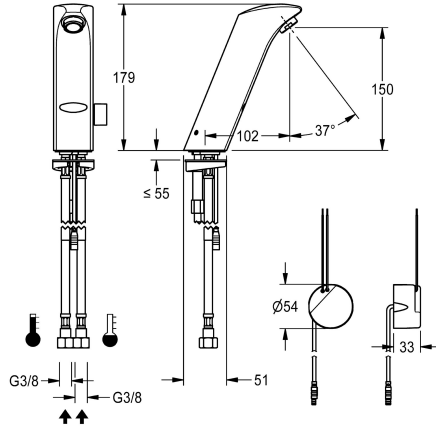

## KWC PROTRONIC-S Electronic pillar mixer with in-wall power supply

Modell-Linie: PROTRONIC-S | AQUA134  
Taps | Electronic taps

### KWC-No.

**2000102693**

PROTRONIC-S mains-supplied washbasin mixer with touch-free operation, DN 15 with aerator and integrated flow control, for connection to hot and

cold water supply, polished chromium-plated brass. With temperature selection lever, conversion set for concealed mixing device and with power supply for installation in the wall, 230 V AC.

### Technical Data

with backflow preventer	yes
calculation flow rate cold wat	0.07 l/s
calculation flow rate hot wate	0.07 l/s
default automatic hygiene flus	not activated
default flow time	60 Seconds
depressurised	no
with filter	yes
functional principle	electronic self-closing
hygiene flushing	yes
diameter nominal	DN 15
inlet size	G 3/8
Locking mechanism	Top section, non-ceramic
material fitting	brass-look
minimum flow pressure	1 bar
type of mixing	yes
Parameterization	remote control
Pop-up waste set	no
power supply connection	230 V AC
position of power connection	from bottom
Type of power supply	Transformer
protective system IP	IP55
with rosettes/cover plate	no
protective shutdown	yes
sound insulation	I-
Spout	fixed
spout projection	102 mm

## KWC PROTRONIC-S Electronic pillar mixer with in-wall power supply

Modell-Linie: PROTRONIC-S | AQUA134  
Taps | Electronic taps

surface finish fitting	chromed
surface treatment fitting	polished
temperature limit	yes
thermal disinfection	no
with transformer/power supply	yes
type of mounting	tap hole
type of operation	sensor operation
type of sensor	opto-electronic sensor
type of tap	pillar tap
volume flow rate at 3 bar	0.1 l/s
water connection	hose (gland nut)
Accent colour	none
Basic colour	chrome-look (glossy)