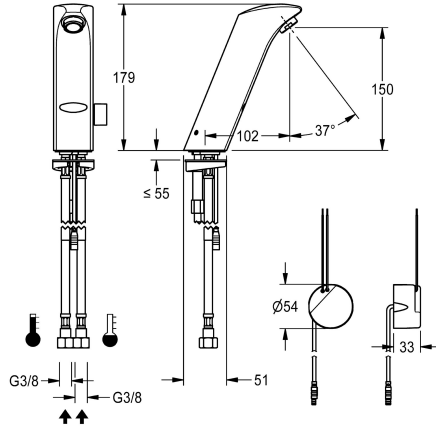

KWC PROTRONIC-S Electronic pillar mixer with in-wall power supply

Modell-Linie: PROTRONIC-S | AQUA134
Taps | Electronic taps

KWC-No.

2000102693

PROTRONIC-S mains-supplied washbasin mixer with touch-free operation, DN 15 with aerator and integrated flow control, for connection to hot and

cold water supply, polished chromium-plated brass. With temperature selection lever, conversion set for concealed mixing device and with power supply for installation in the wall, 230 V AC.

Technical Data

yes
0.07 l/s
0.07 l/s
not activated
60 Seconds
no
yes
electronic self-closing
yes
DN 15
G 3/8
Top section, non-ceramic
brass
1 bar
yes
remote control
no
230 V AC
from bottom
Transformer
IP55
no
yes
yes
fixed
102 mm

KWC PROTRONIC-S Electronic pillar mixer with in-wall power supply

Modell-Linie: PROTRONIC-S | AQUA134
Taps | Electronic taps

surface finish fitting	chromed
surface treatment fitting	polished
temperature limit	yes
thermal disinfection	no
with transformer/power supply	yes
type of mounting	tap hole
type of operation	sensor operation
type of sensor	opto-electronic sensor
type of tap	pillar tap
volume flow rate at 3 bar	0.1 l/s
water connection	hose (gland nut)
Accent colour	none
Basic colour	chrome-look (glossy)