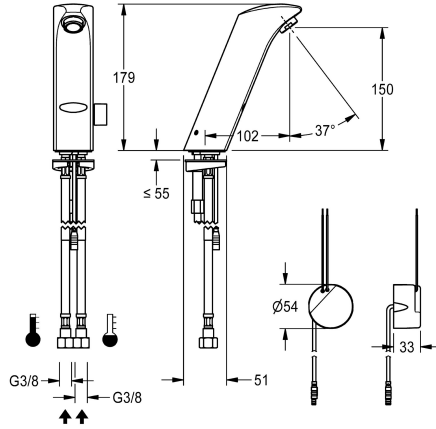

KWC PROTRONIC-S Electronic pillar mixer with in-wall power supply

Modell-Linie: PROTRONIC-S | AQUA134
Taps | Electronic taps

KWC-No.

2000102693

PROTRONIC-S mains-supplied washbasin mixer with touch-free operation, DN 15 with aerator and integrated flow control, for connection to hot and

cold water supply, polished chromium-plated brass. With temperature selection lever, conversion set for concealed mixing device and with power supply for installation in the wall, 230 V AC.

Technical Data

with backflow preventer	yes
calculation flow rate cold wat	0.07 l/s
calculation flow rate hot water	0.07 l/s
default automatic hygiene flus	not activated
default flow time	60 Seconds
depressurised	no
with filter	yes
functional principle	electronic self-closing
hygiene flushing	yes
diameter nominal	DN 15
inlet size	G 3/8
Locking mechanism	Top section, non-ceramic
material fitting	brass
minimum flow pressure	1 bar
type of mixing	yes
Parameterization	remote control
Pop-up waste set	no
power supply connection	230 V AC
position of power connection	from bottom
Type of power supply	Transformer
protective system IP	IP55
with rosettes/cover plate	no
protective shutdown	yes
sound insulation	yes
Spout	fixed
spout projection	102 mm