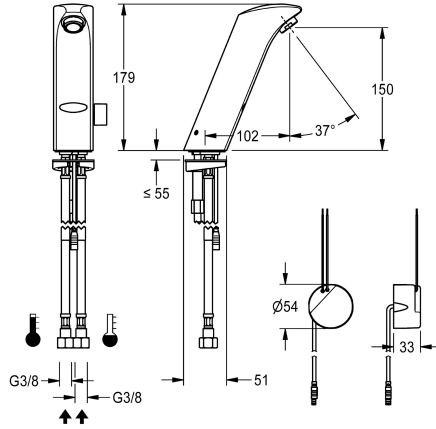

KWC PROTRONIC-S Electronic pillar mixer with in-wall power supply

Modell-Linie: PROTRONIC-S | AQUA134
Taps | Electronic taps

KWC-No.

2000102693

PROTRONIC-S mains-supplied washbasin mixer with touch-free operation, DN 15 with aerator and integrated flow control, for connection to hot and

cold water supply, polished chromium-plated brass. With temperature selection lever, conversion set for concealed mixing device and with power supply for installation in the wall, 230 V AC.

Technical Data

with backflow preventer	yes
calculation flow rate cold wat	0.07 l/s
calculation flow rate hot wate	0.07 l/s
default automatic hygiene flus	not activated
default flow time	60 Seconds
depressurised	no
with filter	yes
functional principle	electronic self-closing
hygiene flushing	yes
diameter nominal	DN 15
inlet size	G 3/8
Locking mechanism	Top section, non-ceramic
material fitting	brass
minimum flow pressure	1 bar
type of mixing	yes
Parameterization	remote control
Pop-up waste set	no
power supply connection	230 V AC
position of power connection	from bottom
Type of power supply	Transformer
protective system IP	IP55
with rosettes/cover plate	no
protective shutdown	yes
sound insulation	yes
Spout	fixed
spout projection	102 mm

KWC PROTRONIC-S Electronic pillar mixer with in-wall power supply

Modell-Linie: PROTRONIC-S | AQUA134
Taps | Electronic taps

surface finish fitting	chromed
surface treatment fitting	polished
temperature limit	yes
thermal disinfection	no
with transformer/power supply	yes
type of mounting	tap hole
type of operation	sensor operation
type of sensor	opto-electronic sensor
type of tap	pillar tap
volume flow rate at 3 bar	0.1 l/s
water connection	hose (gland nut)
Accent colour	none
Basic colour	chrome-look (glossy)