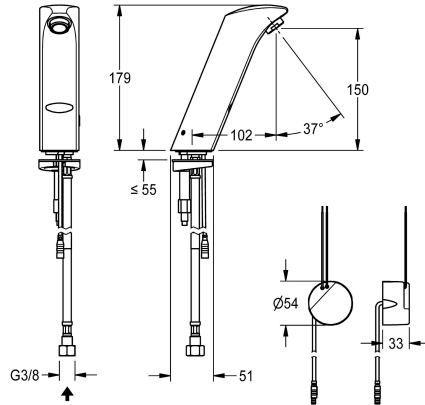

KWC PROTRONIC-S Electronic pillar tap with in-wall power supply

Modell-Linie: PROTRONIC-S | AQUA135
Taps | Electronic taps

KWC-No.

2000102697

PROTRONIC-S mains-supplied washbasin tap with touch-free operation, DN 15 with aerator and integrated flow control, for connection to pre-mixed

warm or cold water, polished chromium-plated brass. With power supply for installation in the wall, 230 V AC.

Technical Data

with backflow preventer	no
calculation flow rate cold wat	0.1 l/s
default automatic hygiene flus	not activated
default flow time	60 Seconds
depressurised	no
with filter	yes
functional principle	electronic self-closing
hygiene flushing	yes
diameter nominal	DN 15
inlet size	G 3/8
Locking mechanism	Top section, non-ceramic
material fitting	brass
minimum flow pressure	1 bar
type of mixing	no
Parameterization	remote control
Pop-up waste set	no
power supply connection	230 V AC
position of power connection	from bottom
Type of power supply	Transformer
protective system IP	IP55
with rosettes/cover plate	no
protective shutdown	yes
sound insulation	yes
Spout	fixed
spout projection	102 mm
surface finish fitting	chromed

KWC PROTRONIC-S

Electronic pillar tap with in-wall power supply

Modell-Linie: PROTRONIC-S | AQUA135

Taps | Electronic taps

surface treatment fitting	polished
temperature limit	no
thermal disinfection	no
with transformer/power supply	yes
type of mounting	tap hole
type of operation	sensor operation
type of sensor	opto-electronic sensor
type of tap	pillar tap
volume flow rate at 3 bar	0.1 l/s
water connection	hose (gland nut)
Accent colour	none
Basic colour	chrome-look (glossy)

Spare part set

2000105106
EPRTR0009

KWC PROTRONIC-S

Electronic pillar tap with in-wall power supply

Modell-Linie: PROTRONIC-S | AQUA135

Taps | Electronic taps

In-wall power supply

2030039825
ACEX9003
