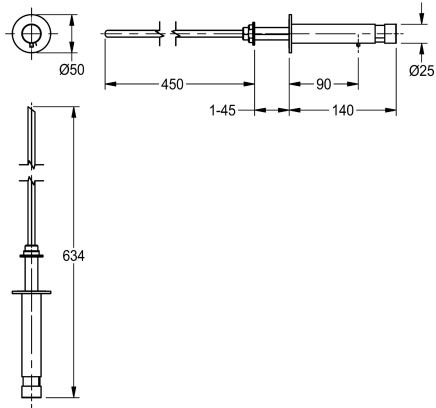

### Soap dispenser for wall mounting

Modell-Linie: ACCESSOIRES | SD110

Accessories | Soap dispensers

#### KWC-No.

**2000102699**

Dimensions 50 x 50 x 634 mm (W x H x D)

Soap dispenser for wall mounting and re-filling from Serviceroom behind the wall, high polished chromated brass, requires 18 mm drilling hole, 3/8" thread, spout not movable, suitable for liquid soaps and lotions, without soap tank (can be directly connected to

soap can), for filling from behind the wall.

Dimensions 50 x 50 x 634 mm (W x H x D)

#### Technical Data

lock
material
overall depth
overall height
overall width
surface finish
type of consumable
type of fixing
type of mounting
type of operation
type of soap container

no lock
brass
634 mm
50 mm
50 mm
chromed
liquid soap
screw
counter top mounting
manual operation
external refillable tank