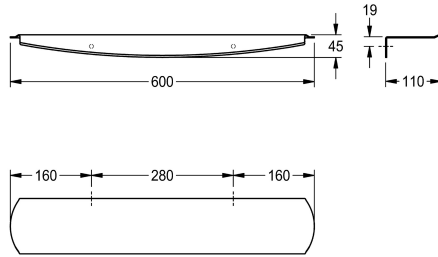

### KWC-No.

**2000102701**

Dimensions 600 x 45 x 110 mm (W x H x D)

Shelf for wall mounting, stainless steel, surface satin finished, front with InoxPlus surface refinement for the reduction of finger marks and better cleaning characteristics (easy to clean), material thickness 2 mm, rounded edges, protection edge at front, includes

stainless steel screws and dowels.

Dimensions 600 x 45 x 110 mm (W x H x D)

### Technical Data

material	stainless steel
material code	1.4301 Chrome Nickel steel V2A
material thickness	2 mm
overall depth	110 mm
overall height	45 mm
overall width	600 mm
surface treatment	InoxPlus (anti fingerprint)
type of fixing	screw
type of mounting	wall mounting