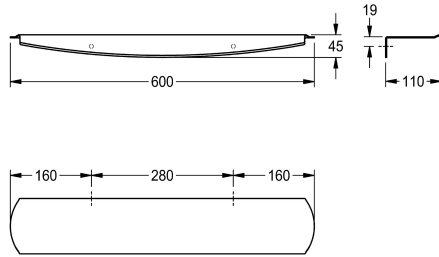

### KWC-No.

**2000102701**

Dimensions 600 x 45 x 110 mm (W x H x D)

Shelf for wall mounting, stainless steel, surface satin finished, front with InoxPlus surface refinement for the reduction of finger marks and better cleaning characteristics (easy to clean), material thickness 2 mm, rounded edges, protection edge at front, includes

stainless steel screws and dowels.

Dimensions 600 x 45 x 110 mm (W x H x D)

### Technical Data

material
material code
material thickness
overall depth
overall height
overall width
surface treatment
type of fixing
type of mounting

stainless steel
1.4301 Chrome Nickel steel V2A
2 mm
110 mm
45 mm
600 mm
InoxPlus (anti fingerprint)
screw
wall mounting