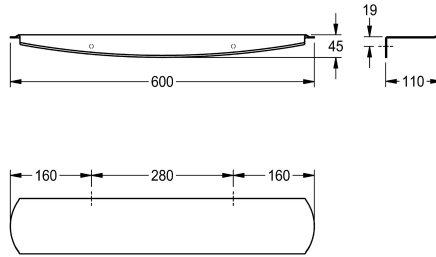

### KWC-No.

**2000102701**

Dimensions 600 x 45 x 110 mm (W x H x D)

Shelf for wall mounting, stainless steel, surface satin finished, front with InoxPlus surface refinement for the reduction of finger marks and better cleaning characteristics (easy to clean), material thickness 2 mm, rounded edges, protection edge at front, includes

stainless steel screws and dowels.

Dimensions 600 x 45 x 110 mm (W x H x D)

### Technical Data

material
material code
material thickness
overall depth
overall height
overall width
surface treatment
type of fixing
type of mounting

stainless steel
1.4301 Chrome Nickel steel V2A
2 mm
110 mm
45 mm
600 mm
InoxPlus (anti fingerprint)
screw
wall mounting