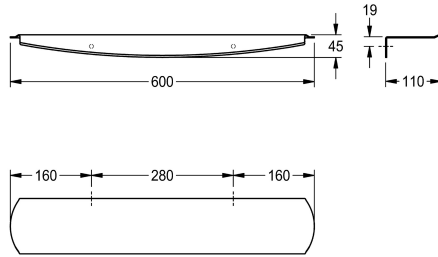

KWC STRATOS Shelf

Modell-Linie: STRATOS | STRX624
Accessories | Shelves

KWC-No.

2000102701

Dimensions 600 x 45 x 110 mm (W x H x D)

Shelf for wall mounting, stainless steel, surface satin finished, front with InoxPlus surface refinement for the reduction of finger marks and better cleaning characteristics (easy to clean), material thickness 2 mm, rounded edges, protection edge at front, includes

stainless steel screws and dowels.

Dimensions 600 x 45 x 110 mm (W x H x D)

Technical Data

material
material code
material thickness
overall depth
overall height
overall width
surface treatment
type of fixing
type of mounting

stainless steel
1.4301 Chrome Nickel steel V2A
2 mm
110 mm
45 mm
600 mm
InoxPlus (anti fingerprint)
screw
wall mounting

**INOX
PLUS**