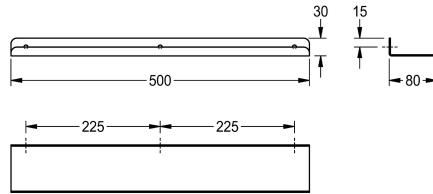

KWC HEAVY-DUTY Storage shelf

Modell-Linie: HEAVYDUTY | TA500HD
Accessories | Shelves

KWC-No.

2000056718

Shelf, dimensions 300 x 30 x 80 mm (W x H x D)

2000102702

Width 500 mm

2000090054

Width 600 mm

overall width

300 mm

500 mm

600 mm

Shelf for wall mounting, stainless steel, surface satin finished.
Material thickness 2 mm, rounded edges, protection edge at front.
Includes stainless steel crosshead screws and dowels.

Dimensions 500 x 30 x 80 mm (W x H x D)

Technical Data

material	stainless steel
material code	1.4301 Chrome Nickel steel V2A
material thickness	2 mm
overall depth	80 mm
overall height	30 mm
overall width	500 mm
surface finish	satin finished
type of fixing	screw
type of mounting	wall mounting