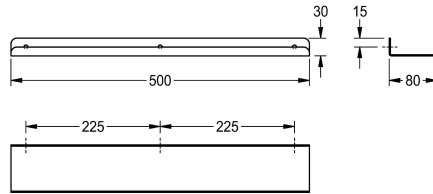

KWC HEAVY-DUTY Storage shelf

Modell-Linie: HEAVYDUTY | TA500HD
Accessories | Shelves

KWC-No.

2000056718

Shelf, dimensions 300 x 30 x 80 mm (W x H x D)

2000102702

Width 500 mm

2000090054

Width 600 mm

overall width

300 mm

500 mm

600 mm

Shelf for wall mounting, stainless steel, surface satin finished, Material thickness 2 mm, rounded edges, protection edge at front. Includes stainless steel crosshead screws and dowels.

Dimensions 500 x 30 x 80 mm (W x H x D)

Technical Data

material	stainless steel
material code	1.4301 Chrome Nickel steel V2A
material thickness	2 mm
overall depth	80 mm
overall height	30 mm
overall width	500 mm
surface finish	satin finished
type of fixing	screw
type of mounting	wall mounting