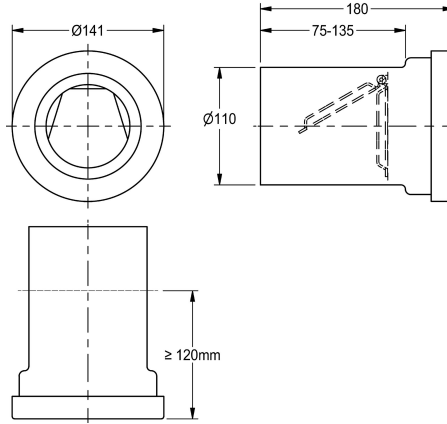

### Communication stopper

Modell-Linie: **CAMPUS | ZCMPX0001**

WCs and urinals | Complementary parts urinals / WC

**KWC-No.**

**2000102705**

Communication preventer for the use in prisons to prevent communication between prison cells using the WC pipework, for

connection to WC flushing pipes DN 100, material PE (weldable), EN 997 approved, EN 476 approved, DIN 1389 approved.

**Technical Data**

type of flushing pipe

WC pipe extension

with crank

no