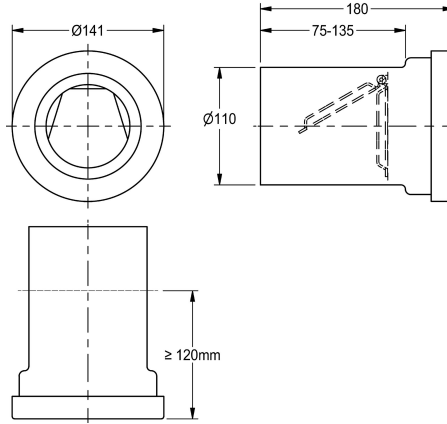

KWC

Communication stopper

Modell-Linie: **CAMPUS | ZCMPX0001**

WCs and urinals | Complementary parts urinals / WC

KWC-No.

2000102705

Communication preventer for the use in prisons to prevent communication between prison cells using the WC pipework, for

connection to WC flushing pipes DN 100, material PE (weldable), EN 997 approved, EN 476 approved, DIN 1389 approved.

Technical Data

type of flushing pipe

WC pipe extension

with crank

no