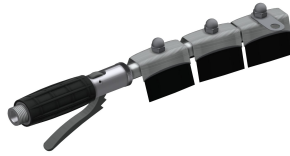

KWC SIRIUS

Shoe- and boot-cleaning unit with 2 cleaning places

Modell-Linie: SIRIUS | SIRW721A

Utility sinks | Shoe and boot cleaning units

KWC-No.

2000102727

With integrated trap with 2 cleaning places, dimensions 1400 x 175/500 x 510 mm (W x H x D)

2000102728

for on-site trap with 2 cleaning places

overall width

1,400 mm

1,400 mm

Shoe and boot cleaning unit made of MIRANIT resin-bonded mineral material with pore-free smooth surface (temperature-resistant up to 80 °C). For wall mounting. Large inner radii, bottom of basin with 2° slope. Alpine white colour. Drain with under-screwed waste unit with DN 100 horizontal outlet including removable sludge bucket made of stainless steel. Waste unit rotatable by 90°. One hinged

optional
hinged
mineral material
Miranit
DN 100
510 mm
500 mm
1,400 mm
no
yes
included
high polished
no
wall mounting
2
centre

Optional Accessories

KWC SIRIUS

Shoe- and boot-cleaning unit with 2 cleaning places

Modell-Linie: SIRIUS | SIRW721A

Utility sinks | Shoe and boot cleaning units

Device-connecting valve

2000101470
ZSIRW001

Suspension hook

2000101471
ZSIRW002

SIRIUS Hand brush

2000101473
ZSIRW003