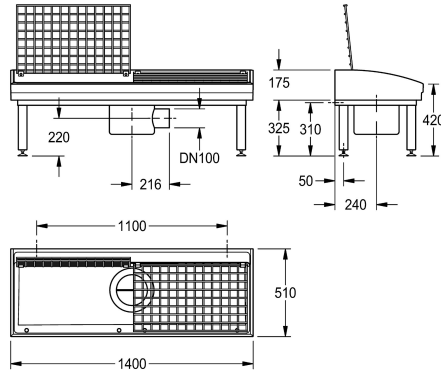

KWC SIRIUS

Shoe- and boot-cleaning unit with 2 cleaning places

Modell-Linie: SIRIUS | SIRW721A

Utility sinks | Shoe and boot cleaning units

KWC-No.

2000102727

With integrated trap with 2 cleaning places, dimensions 1400 x 175/500 x 510 mm (W x H x D)

2000102728

for on-site trap with 2 cleaning places

overall width

1,400 mm

1,400 mm

Shoe and boot cleaning unit made of MIRANIT resin-bonded mineral material with pore-free smooth surface (temperature-resistant up to 80 °C). For wall mounting. Large inner radii, bottom of basin with 2° slope. Alpine white colour. Drain with under-screwed waste unit with DN 100 horizontal outlet including removable sludge bucket made of stainless steel. Waste unit rotatable by 90°. One hinged

grating made of stainless steel for each wash place. Welded substructure frame, powder-coated in basin colour, adjustable base feet. Mounting material included.

Dimensions 1400 x 175/500 x 510 mm (W x H x D)

Technical Data

brushes
grid
material
material code
outlet size
overall depth
overall height
overall width
splash back
sump
sump basket
surface finish
tap ledge
type of mounting
number of wash places
waste hole position