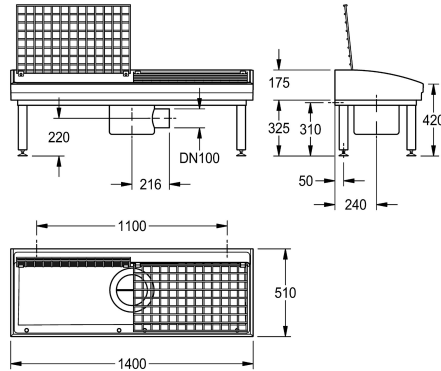

KWC SIRIUS

Shoe- and boot-cleaning unit with 2 cleaning places

Modell-Linie: SIRIUS | SIRW721A

Utility sinks | Shoe and boot cleaning units

KWC-No.

2000102727

With integrated trap with 2 cleaning places, dimensions 1400 x 175/500 x 510 mm (W x H x D)

2000102728

for on-site trap with 2 cleaning places

overall width

1,400 mm

1,400 mm

Shoe and boot cleaning unit made of MIRANIT resin-bonded mineral material with pore-free smooth surface (temperature-resistant up to 80 °C). For wall mounting. Large inner radii, bottom of basin with 2° slope. Alpine white colour. Drain with under-screwed waste unit with DN 100 horizontal outlet including removable sludge bucket made of stainless steel. Waste unit rotatable by 90°. One hinged

grating made of stainless steel for each wash place. Welded substructure frame, powder-coated in basin colour, adjustable base feet. Mounting material included.

Dimensions 1400 x 175/500 x 510 mm (W x H x D)

Technical Data

brushes
grid
material
material code
outlet size
overall depth
overall height
overall width
splash back
sump
sump basket
surface finish
tap ledge
type of mounting
number of wash places
waste hole position