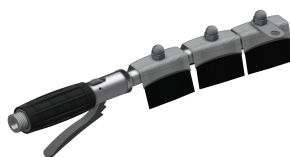

KWC SIRIUS

Shoe- and boot-cleaning unit with 2 cleaning places

Modell-Linie: SIRIUS | SIRW721A

Utility sinks | Shoe and boot cleaning units

KWC-No.

2000102727

With integrated trap with 2 cleaning places, dimensions 1400 x 175/500 x 510 mm (W x H x D)

2000102728

for on-site trap with 2 cleaning places

overall width

1,400 mm

1,400 mm

Shoe and boot cleaning unit made of MIRANIT resin-bonded mineral material with pore-free smooth surface (temperature-resistant up to 80 °C). For wall mounting. Large inner radii, bottom of basin with 2° slope. Alpine white colour. Drain with under-screwed waste unit with DN 100 horizontal outlet including removable sludge bucket made of stainless steel. Waste unit rotatable by 90°. One hinged

optional
hinged
mineral material
Miranit
DN 100
510 mm
500 mm
1,400 mm
no
yes
included
high polished
no
wall mounting
2
centre

Optional Accessories

KWC SIRIUS

Shoe- and boot-cleaning unit with 2 cleaning places

Modell-Linie: SIRIUS | SIRW721A

Utility sinks | Shoe and boot cleaning units

Device-connecting valve

2000101470
ZSIRW001

Suspension hook

2000101471
ZSIRW002

SIRIUS Hand brush

2000101473
ZSIRW003