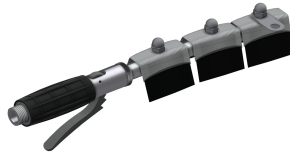

SIRIUS Hand brush

2000101473
ZSIRW003