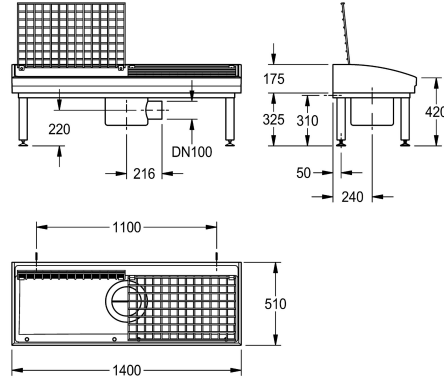

KWC SIRIUS Shoe- and boot-cleaning unit

Modell-Linie: SIRIUS | SIRW721B
Utility sinks | Shoe and boot cleaning units

KWC-No.

2000102727

With integrated trap with 2 cleaning places, dimensions 1400 x 175/500 x 510 mm (W x H x D)

2000102728

for on-site trap with 2 cleaning places

overall width

1,400 mm

1,400 mm

Shoe and boot cleaning unit made of MIRANIT resin-bonded mineral material with pore-free smooth surface (temperature-resistant up to 80 °C). For wall mounting. Large inner radii, bottom of basin with 2° slope. Alpine white colour. Drain with under-screwed waste unit with DN 100 horizontal outlet including removable sludge bucket made of stainless steel. Waste unit rotatable by 90°. One hinged

grating made of stainless steel for each wash place. Welded substructure frame, powder-coated in basin colour, adjustable base feet. Mounting material included.

For customer-provided siphon
Dimensions 1400 x 175/500 x 510 mm (W x H x D)

Technical Data

brushes
grid
material
material code
outlet size
overall depth
overall height
overall width
splash back
sump
sump basket
surface finish
tap ledge
type of mounting
number of wash places
waste hole position

optional
hinged
mineral material
Miranit
DN 100
510 mm
500 mm
1,400 mm
no
yes
included
high polished
no
wall mounting
2
centre

Optional Accessories