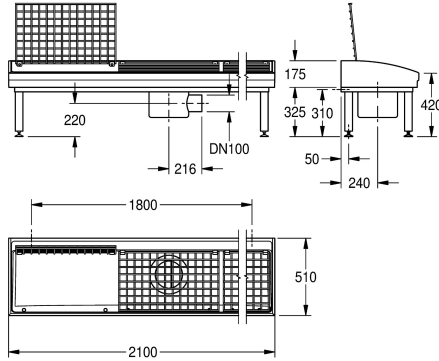

KWC SIRIUS

Shoe- and boot-cleaning unit with 3 cleaning places

Modell-Linie: SIRIUS | SIRW731A

Utility sinks | Shoe and boot cleaning units

KWC-No.

2000102729

With integrated trap with 3 cleaning places, dimensions 2100 x 175/500 x 510 mm (W x H x D)

2000102730

For on-site trap with 3 cleaning places

overall width

2,100 mm

2,100 mm

Shoe and boot cleaning unit made of MIRANIT resin-bonded mineral material with pore-free smooth surface (temperature-resistant up to 80 °C). For wall mounting. Large inner radii, bottom of basin with 2° slope. Alpine white colour. Drain with under-screwed waste unit with DN 100 horizontal outlet including removable sludge bucket made of stainless steel. Waste unit rotatable by 90°. One hinged

grating made of stainless steel for each wash place. Welded substructure frame, powder-coated in basin colour, adjustable base feet. Mounting material included.

With integrated siphon
Dimensions 2100 x 175/500 x 510 mm (W x H x D)

Technical Data

brushes
grid
material
material code
outlet size
overall depth
overall height
overall width
splash back
sump
sump basket
surface finish
tap ledge
type of mounting
number of wash places
waste hole position