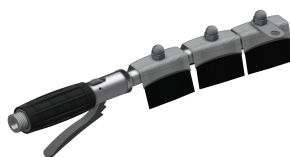

KWC SIRIUS

Shoe- and boot-cleaning unit with 3 cleaning places

Modell-Linie: SIRIUS | SIRW731A

Utility sinks | Shoe and boot cleaning units

KWC-No.

2000102729

With integrated trap with 3 cleaning places, dimensions 2100 x 175/500 x 510 mm (W x H x D)

2000102730

For on-site trap with 3 cleaning places

overall width

2,100 mm

2,100 mm

Shoe and boot cleaning unit made of MIRANIT resin-bonded mineral material with pore-free smooth surface (temperature-resistant up to 80 °C). For wall mounting. Large inner radii, bottom of basin with 2° slope. Alpine white colour. Drain with under-screwed waste unit with DN 100 horizontal outlet including removable sludge bucket made of stainless steel. Waste unit rotatable by 90°. One hinged

optional
hinged
mineral material
Miranit
DN 100
510 mm
500 mm
2,100 mm
no
yes
included
high polished
no
wall mounting
3
centre

Optional Accessories

KWC SIRIUS

Shoe- and boot-cleaning unit with 3 cleaning places

Modell-Linie: SIRIUS | SIRW731A

Utility sinks | Shoe and boot cleaning units

Device-connecting valve

2000101470
ZSIRW001

Suspension hook

2000101471
ZSIRW002

SIRIUS Hand brush

2000101473
ZSIRW003