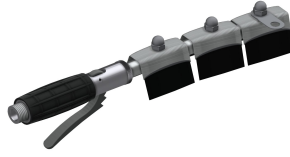

SIRIUS Hand brush

2000101473
ZSIRW003