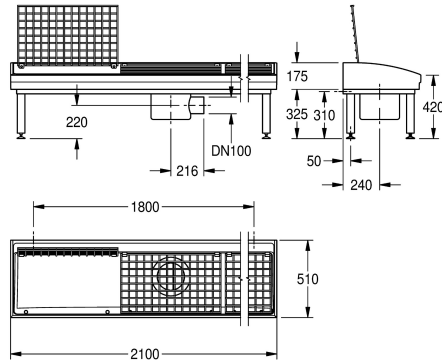

### KWC-No.

**2000102729**

With integrated trap with 3 cleaning places, dimensions 2100 x 175/500 x 510 mm (W x H x D)

**2000102730**

For on-site trap with 3 cleaning places

### overall width

2,100 mm

2,100 mm

Shoe and boot cleaning unit made of MIRANIT resin-bonded mineral material with pore-free smooth surface (temperature-resistant up to 80 °C). For wall mounting. Large inner radii, bottom of basin with 2° slope. Alpine white colour. Drain with under-screwed waste unit with DN 100 horizontal outlet including removable sludge bucket made of stainless steel. Waste unit rotatable by 90°. One hinged

grating made of stainless steel for each wash place. Welded substructure frame, powder-coated in basin colour, adjustable base feet. Mounting material included.

With integrated siphon  
Dimensions 2100 x 175/500 x 510 mm (W x H x D)

optional
hinged
mineral material
Miranit
DN 100
510 mm
500 mm
2,100 mm
no
yes
included
high polished
no
wall mounting
3
centre