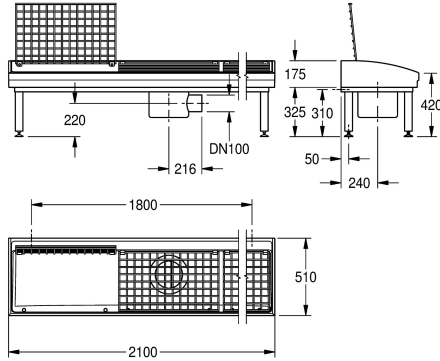

KWC SIRIUS

Shoe- and boot-cleaning unit with 3 cleaning places

Modell-Linie: SIRIUS | SIRW731A

Utility sinks | Shoe and boot cleaning units

KWC-No.

2000102729

With integrated trap with 3 cleaning places, dimensions 2100 x 175/500 x 510 mm (W x H x D)

2000102730

For on-site trap with 3 cleaning places

overall width

2,100 mm

2,100 mm

Shoe and boot cleaning unit made of MIRANIT resin-bonded mineral material with pore-free smooth surface (temperature-resistant up to 80 °C). For wall mounting. Large inner radii, bottom of basin with 2° slope. Alpine white colour. Drain with under-screwed waste unit with DN 100 horizontal outlet including removable sludge bucket made of stainless steel. Waste unit rotatable by 90°. One hinged

grating made of stainless steel for each wash place. Welded substructure frame, powder-coated in basin colour, adjustable base feet. Mounting material included.

With integrated siphon
Dimensions 2100 x 175/500 x 510 mm (W x H x D)

| |
|------------------|
| optional |
| hinged |
| mineral material |
| Miranit |
| DN 100 |
| 510 mm |
| 500 mm |
| 2,100 mm |
| no |
| yes |
| included |
| high polished |
| no |
| wall mounting |
| 3 |
| centre |