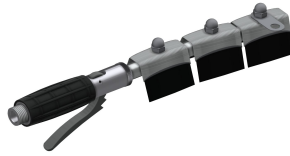

## KWC SIRIUS Shoe- and boot-cleaning unit

Modell-Linie: SIRIUS | SIRW731B  
Utility sinks | Shoe and boot cleaning units

### overall width

2,100 mm

2,100 mm

Shoe and boot cleaning unit made of MIRANIT resin-bonded mineral material with pore-free smooth surface (temperature-resistant up to 80 °C). For wall mounting. Large inner radii, bottom of basin with 2° slope. Alpine white colour. Drain with under-screwed waste unit with DN 100 horizontal outlet including removable sludge bucket made of stainless steel. Waste unit rotatable by 90°. One hinged

optional
hinged
mineral material
Miranit
DN 100
510 mm
500 mm
2,100 mm
no
yes
included
high polished
no
wall mounting
3
centre

## KWC SIRIUS Shoe- and boot-cleaning unit

Modell-Linie: SIRIUS | SIRW731B  
Utility sinks | Shoe and boot cleaning units

Device-connecting valve

**2000101470**  
ZSIRW001

Suspension hook

**2000101471**  
ZSIRW002