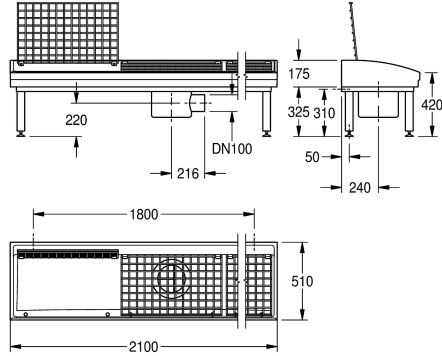

KWC SIRIUS Shoe- and boot-cleaning unit

Modell-Linie: SIRIUS | SIRW731B
Utility sinks | Shoe and boot cleaning units

KWC-No.

2000102729

With integrated trap with 3 cleaning places, dimensions 2100 x 175/500 x 510 mm (W x H x D)

2000102730

For on-site trap with 3 cleaning places

overall width

2,100 mm

2,100 mm

Shoe and boot cleaning unit made of MIRANIT resin-bonded mineral material with pore-free smooth surface (temperature-resistant up to 80 °C). For wall mounting. Large inner radii, bottom of basin with 2° slope. Alpine white colour. Drain with under-screwed waste unit with DN 100 horizontal outlet including removable sludge bucket made of stainless steel. Waste unit rotatable by 90°. One hinged

grating made of stainless steel for each wash place. Welded substructure frame, powder-coated in basin colour, adjustable base feet. Mounting material included.

For customer-provided siphon
Dimensions 2100 x 175/500 x 510 mm (W x H x D)

Technical Data

brushes
grid
material
material code
outlet size
overall depth
overall height
overall width
splash back
sump
sump basket
surface finish
tap ledge
type of mounting
number of wash places
waste hole position

optional
hinged
mineral material
Miranit
DN 100
510 mm
500 mm
2,100 mm
no
yes
included
high polished
no
wall mounting
3
centre

Optional Accessories