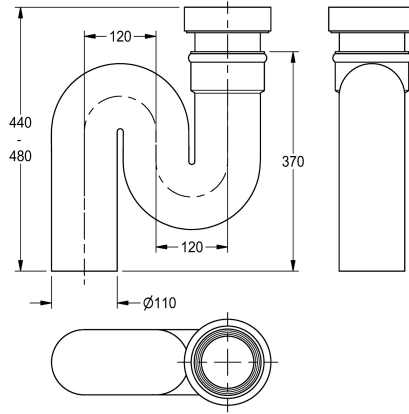

KWC

Trap

Modell-Linie: WC-FACILITIES | ZCMPX002

WCs and urinals | Complementary parts urinals / WC

KWC-No.

2000102733

Trap, vertical outlet DN 100

2000102734

Trap, horizontal outlet DN 100

Siphon, black colour, connection DN 100, vertical outlet

Technical Data

quantity

1

quantity uom

piece