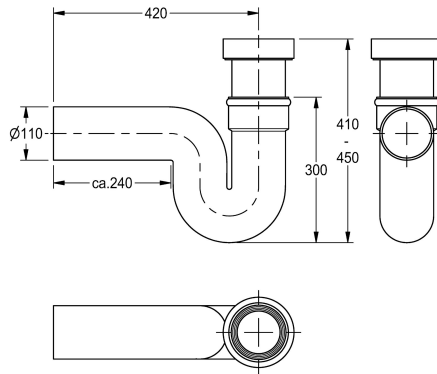

### Trap

Modell-Linie: WC-FACILITIES | ZCMPX003  
WCs and urinals | Complementary parts urinals / WC

#### KWC-No.

**2000102733**  
Trap, vertical outlet DN 100

**2000102734**  
Trap, horizontal outlet DN 100

Siphon for squat pan, black colour, connection DN 100, horizontal outlet

#### Technical Data

quantity
quantity uom

1
piece