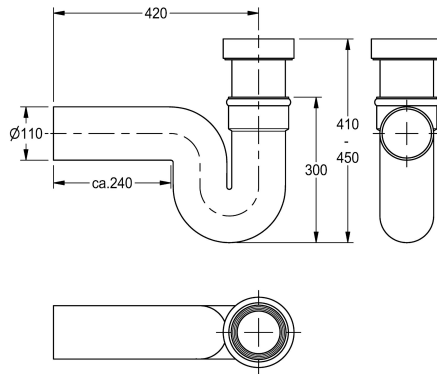

KWC

Trap

Modell-Linie: WC-FACILITIES | ZCMPX003

WCs and urinals | Complementary parts urinals / WC

KWC-No.

2000102733

Trap, vertical outlet DN 100

2000102734

Trap, horizontal outlet DN 100

Siphon for squat pan, black colour, connection DN 100, horizontal outlet

Technical Data

quantity

1

quantity uom

piece