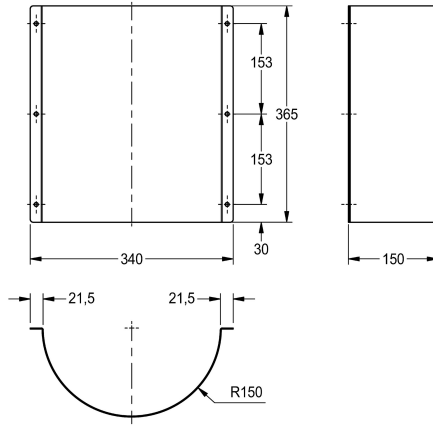

## KWC CAMPUS

Trap cover for slab urinals

Modell-Linie: **CAMPUS | ZCMPX0010**

WCs and urinals | Complementary parts urinals / WC

### KWC-No.

**2000102739**

Trap cover for slab urinals

CAMPUS Trap cover for row urinals, stainless steel with satin finish, material thickness 1.5 mm, includes mounting materials.

Dimensions 340 x 365 x 150 mm (W x H x D)

### Technical Data

quantity

1

quantity uom

piece