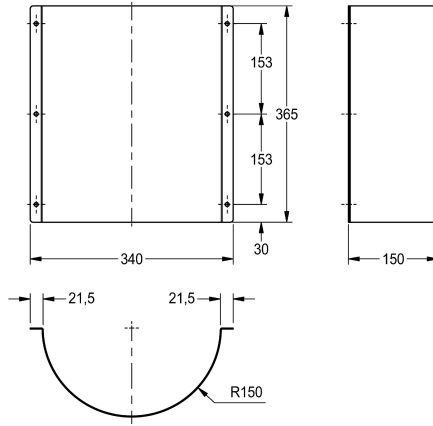

KWC CAMPUS

Trap cover for slab urinals

Modell-Linie: **CAMPUS | ZCMPX0010**

WCs and urinals | Complementary parts urinals / WC

KWC-No.

2000102739

Trap cover for slab urinals

CAMPUS Trap cover for row urinals, stainless steel with satin finish, material thickness 1.5 mm, includes mounting materials.

Dimensions 340 x 365 x 150 mm (W x H x D)

Technical Data

quantity

1

quantity uom

piece