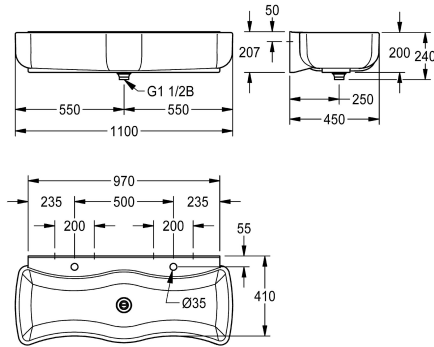

KWC WASHINO-2 Children's wash-and-play trough

Modell-Linie: WASHINO | SANW200
Washbasins & Washtroughs | Washtroughs

KWC-No.

2000103056

Dimensions 1100 x 240 x 450 mm (W x H x D)

WASHINO-2 children's wash-and-play trough made of MIRANIT resin-bonded mineral material, Alpine white colour. With 2 wash places. Wave-shaped basin, large inner and outer radii of basins, with integrated surge edge, tap landing with a tap hole for each

wash place. Waste and overflow valve as a standpipe. Mounting on washbasin back panel. Mounting material included.

Dimensions 1100 x 240 x 450 mm (W x H x D)

Technical Data

material	mineral material
material code	Miranit
number of waste holes	1
overall depth	450 mm
overall height	240 mm
overall width	1,100 mm
rear upstand	no
splash back	yes
number of tap holes	2
tap ledge	yes
tap ledge position	back
type of mounting	wall mounting
type of waste kit	"1 1/2"" duplex waste with sta
number of wash places	2
waste hole position	centre
waste kit included	yes
waste size	DN 40

material	mineral material
material code	Miranit
number of waste holes	1
overall depth	450 mm
overall height	240 mm
overall width	1,100 mm
rear upstand	no
splash back	yes
number of tap holes	2
tap ledge	yes
tap ledge position	back
type of mounting	wall mounting
type of waste kit	"1 1/2"" duplex waste with sta
number of wash places	2
waste hole position	centre
waste kit included	yes
waste size	DN 40